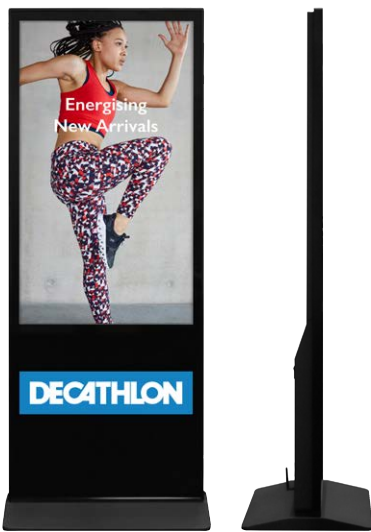

Features

Multimedia displays

This multipurpose digital display supports images, videos, slideshows and audio to help your messages stand out.