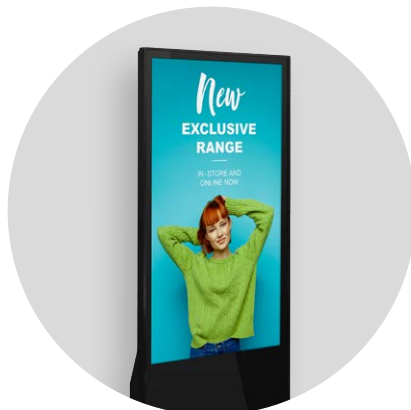

Media looping function

Settings on the Digital Display Totem allow you to set timers and loop your presentations.