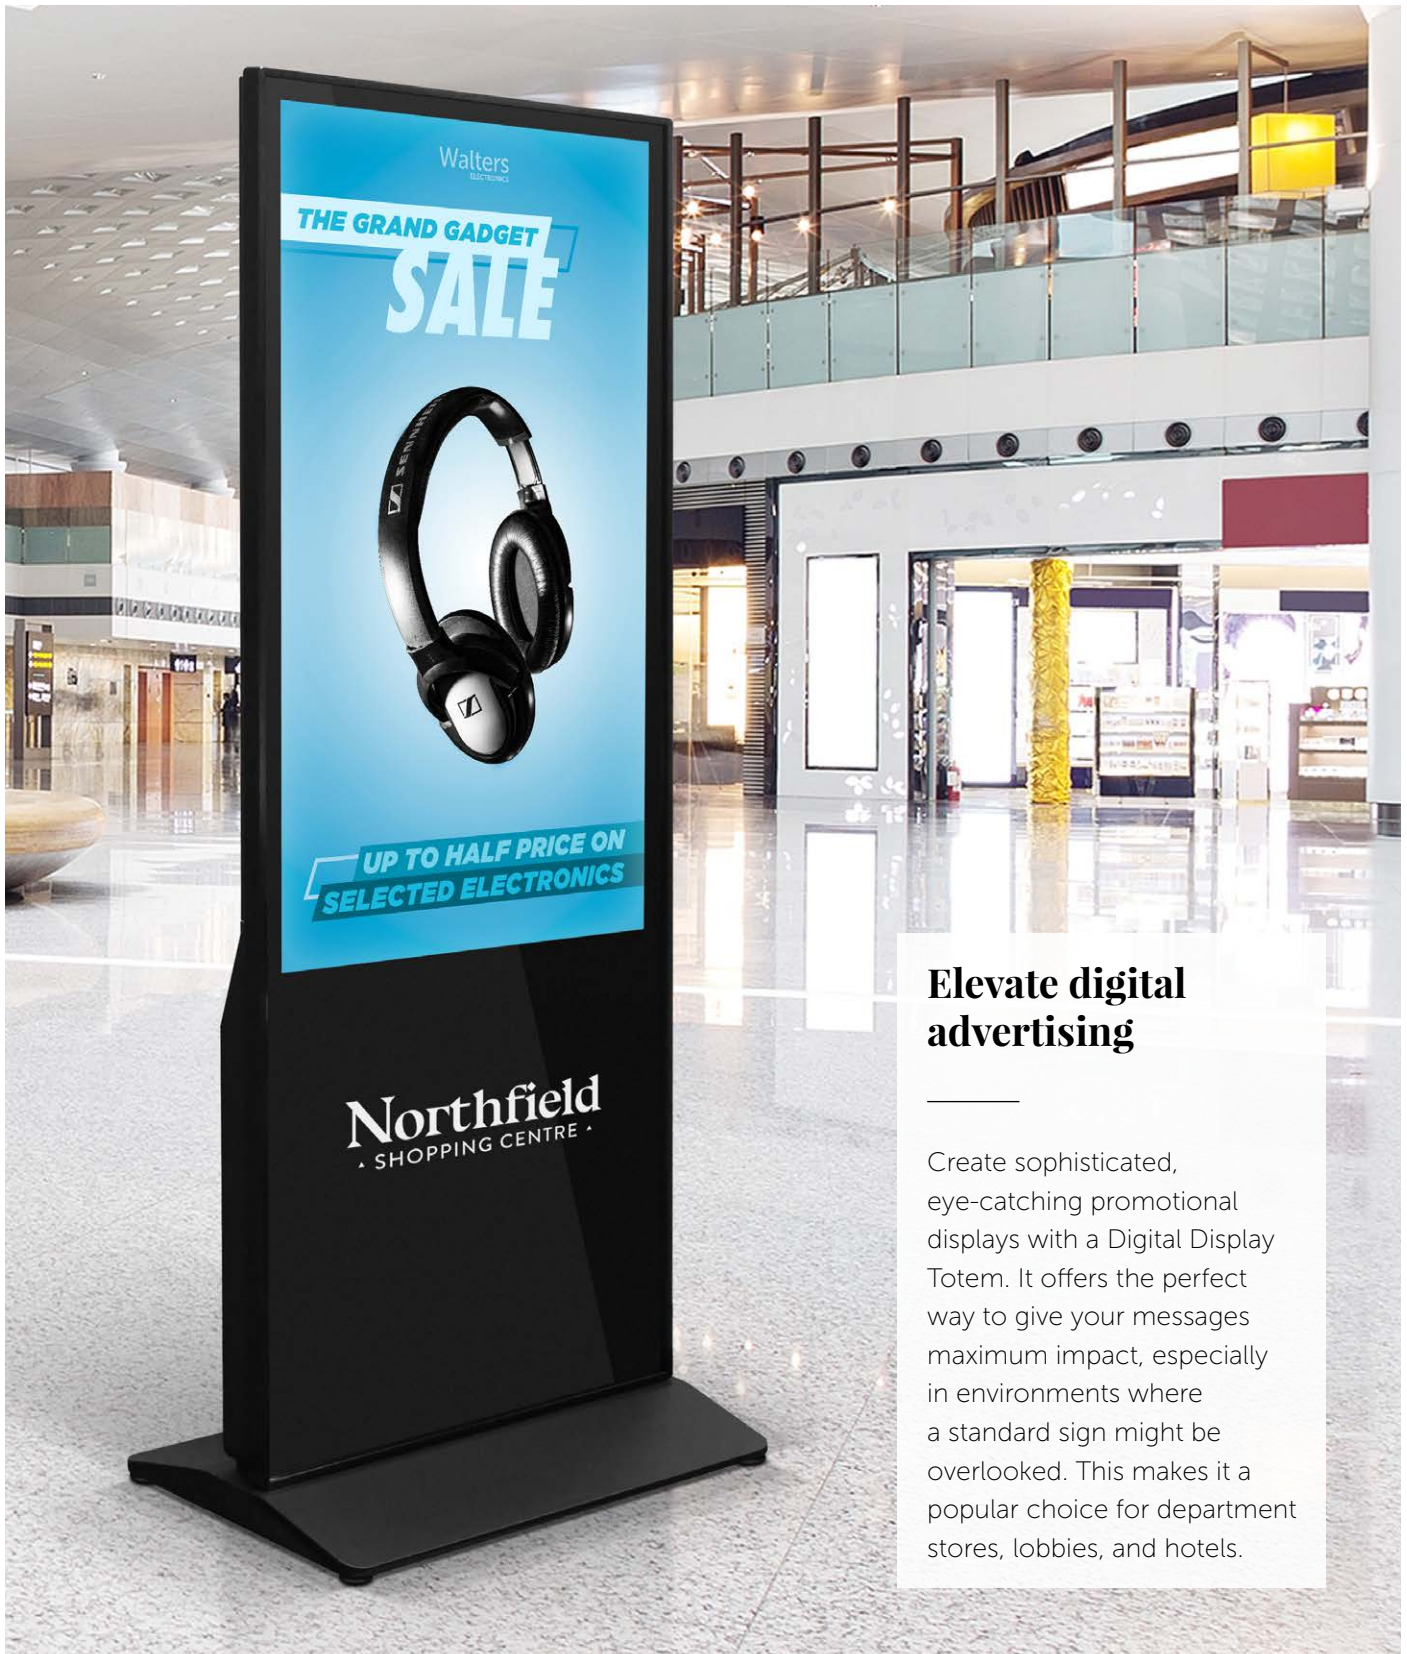

# DDT – Freestanding Digital Totem

## Elevate digital advertising

Create sophisticated, eye-catching promotional displays with a Digital Display Totem. It offers the perfect way to give your messages maximum impact, especially in environments where a standard sign might be overlooked. This makes it a popular choice for department stores, lobbies, and hotels.